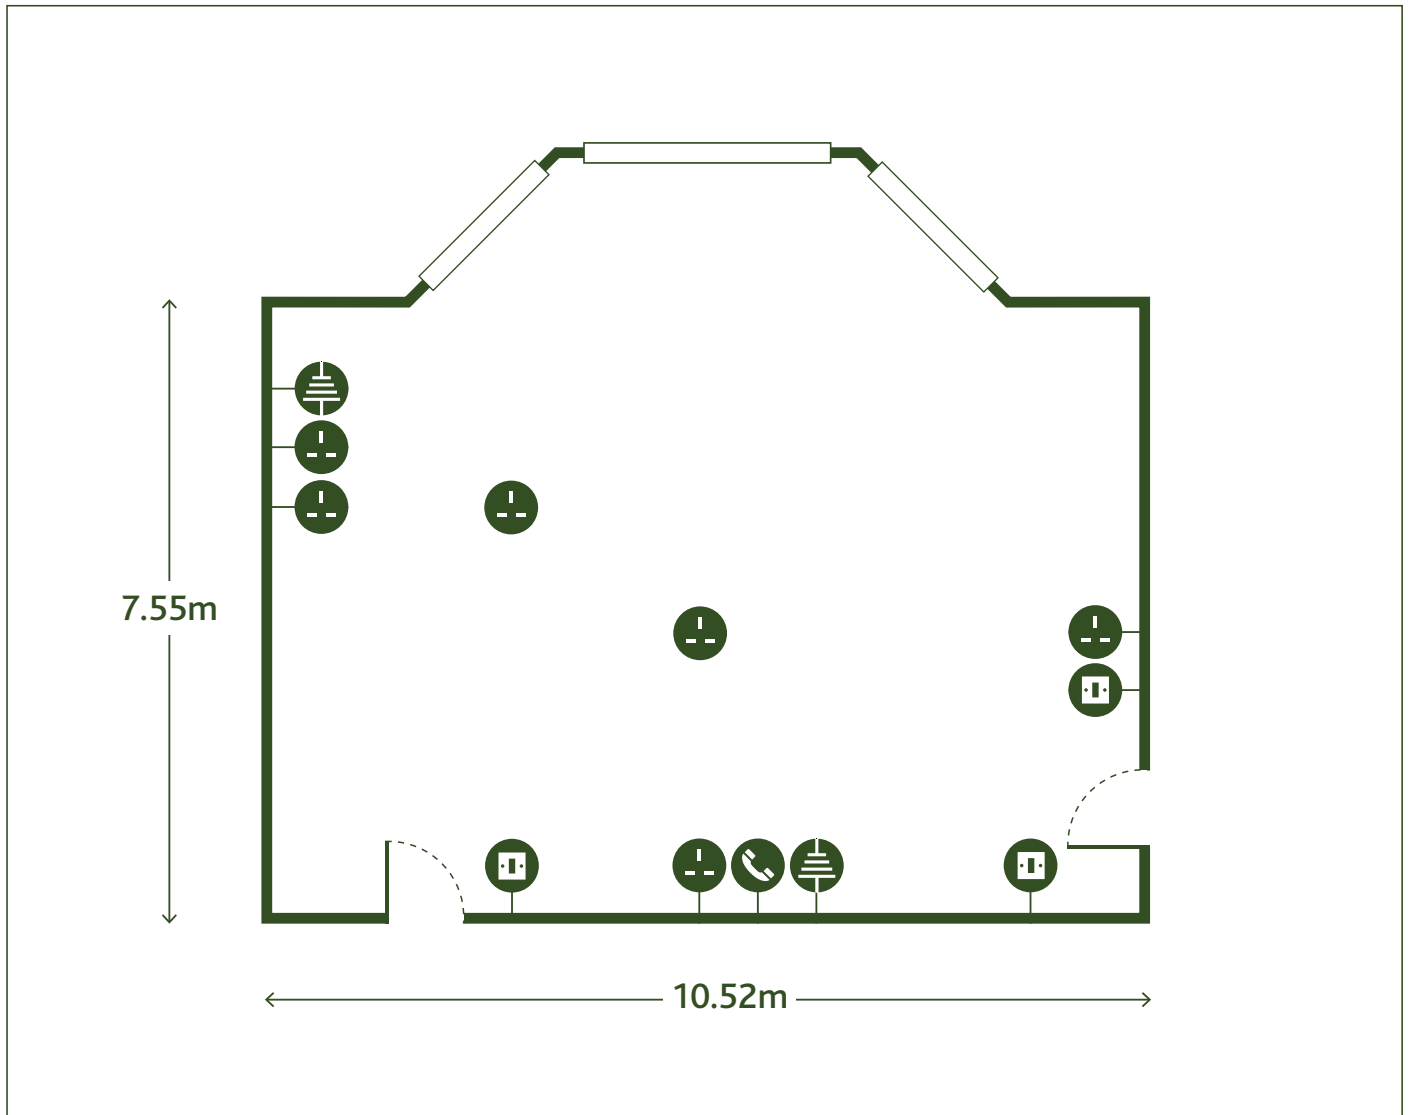

STOWE

Room Specification

CAPACITIES		DIMENSIONS (m)		KEY	
Theatre	60	Room size	10.52 x 7.55	Light switch	
U-Shape	18	Total floor size	79.43m ²	Power supply	
Boardroom	26	Celling height	3.4	Telephone	
Classroom	25			Network point	
Cabaret	36				